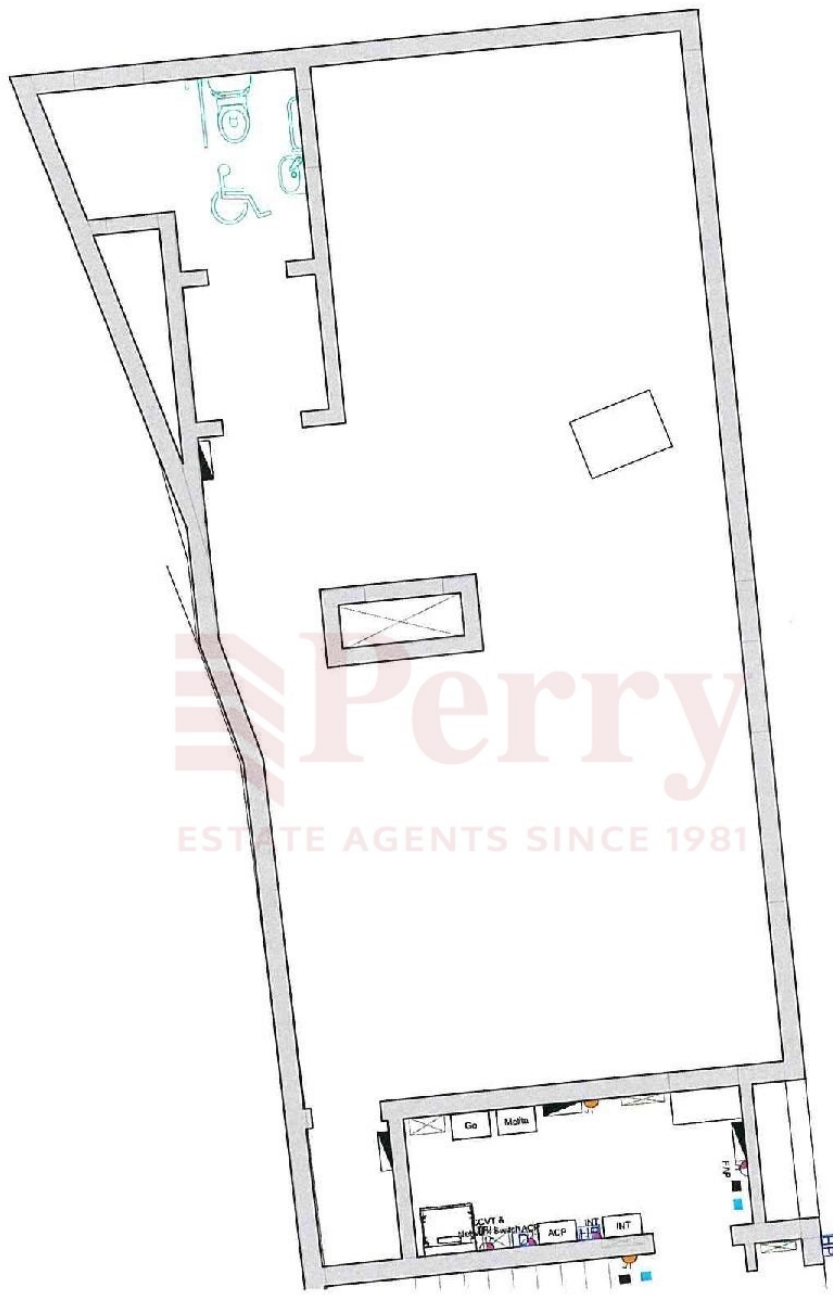

Internal Area = 78.8 sqm

① 32/02 - 00 Floor - Furniture Layout
1 : 50

Scale Bar 1:50