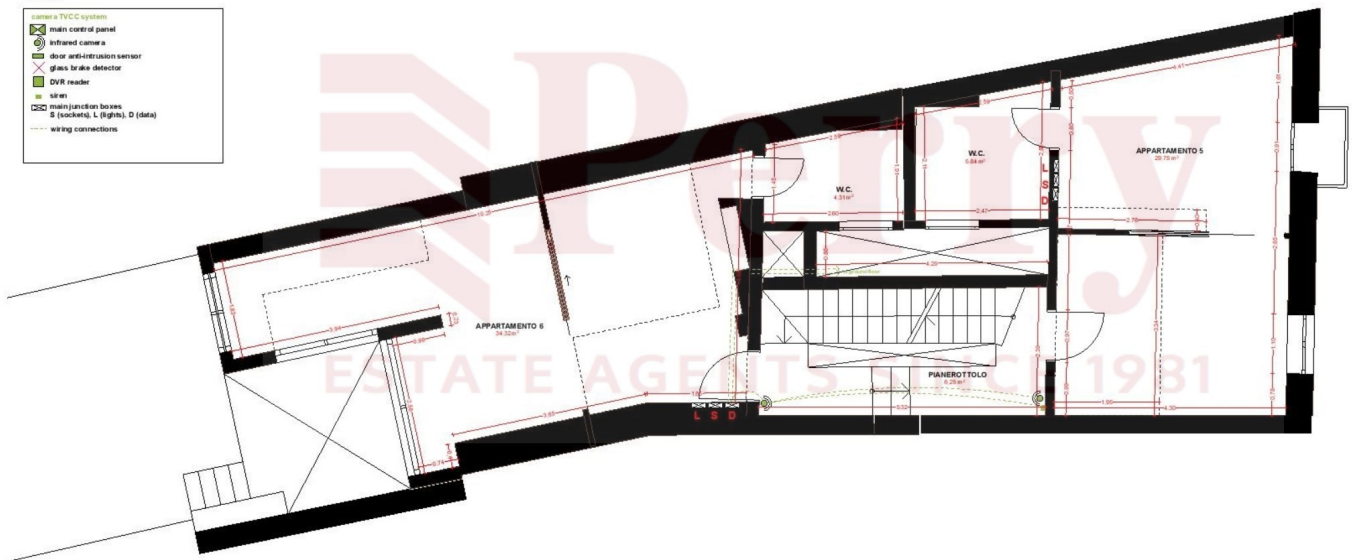

HT500020

first floor

LEGEND

	central TVCC system
	main control panel
	infrared camera
	door anti-intrusion sensor
	gas brake detector
	DVR reader
	alarm
	main junction boxes S (sockets), L (lights), D (data)
	wiring connections

HT500020

ground floor

LEGEND

	complete TVCC system
	main control panel
	infrared camera
	door anti-intrusion sensor
	glass break detector
	DVR reader
	siren
	main junction boxes
	S (sockets), L (lights), D (data)
	wiring connections

HT500020

second floor

LEGEND

	camera NCC system
	main control panel
	infrared camera
	door anti-intrusion sensor
	glass break detector
	DVR reader
	socket
	main junction boxes S (socket), L (lights), D (data)
	wiring connections