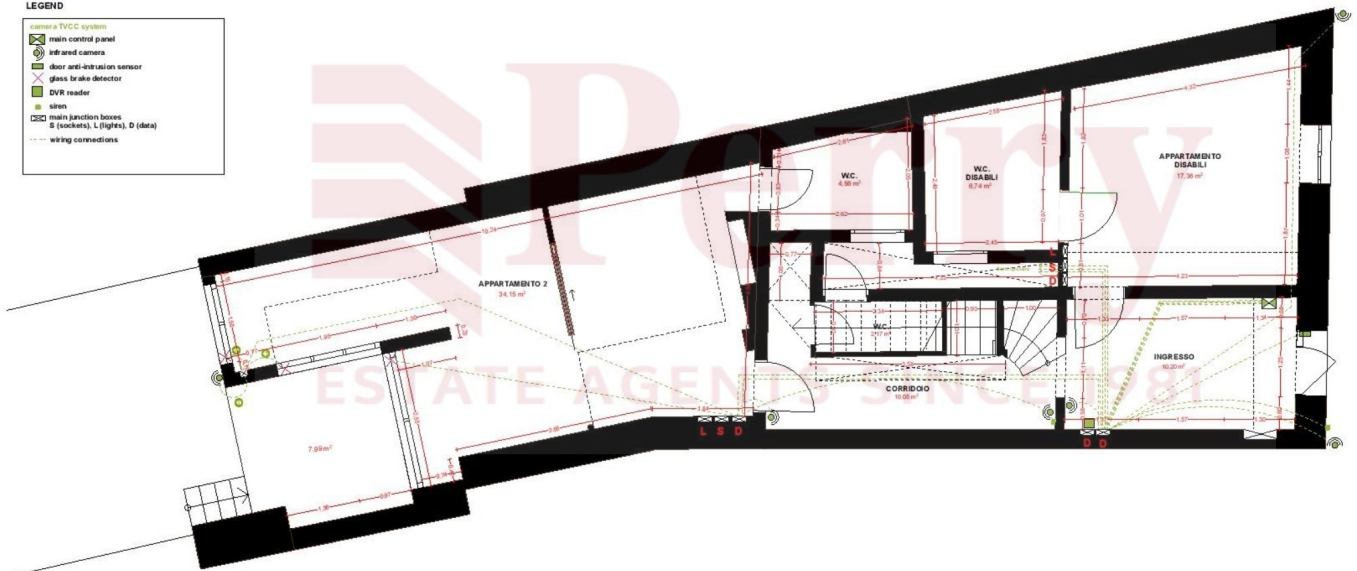

HT500020

first floor

LEGEND

	central TVCC system
	main control panel
	infrared camera
	door anti-intrusion sensor
	gas brake detector
	DVR reader
	alarm
	main junction boxes S (sockets), L (lights), D (data)
	wiring connections

HT500020

ground floor

LEGEND

	complete TVCC system
	main control panel
	infrared camera
	door anti-intrusion sensor
	glass break detector
	DVR reader
	siren
	main junction boxes
	S (sockets), L (lights), D (data)
	wiring connections

HT500020

second floor

LEGEND

	camera NCC system
	main control panel
	infrared camera
	door anti-intrusion sensor
	glass break detector
	DVR reader
	socket
	main junction boxes S (socket), L (lights), D (data)
	wiring connections

HT500020

third floor

LEGEND

- main control panel
- infrared camera
- door anti-intrusion sensor
- glass break detector
- DVR reader
- siren
- main junction boxes
- 5 (switches), 4 (lights), 0 (data)
- wiring connections